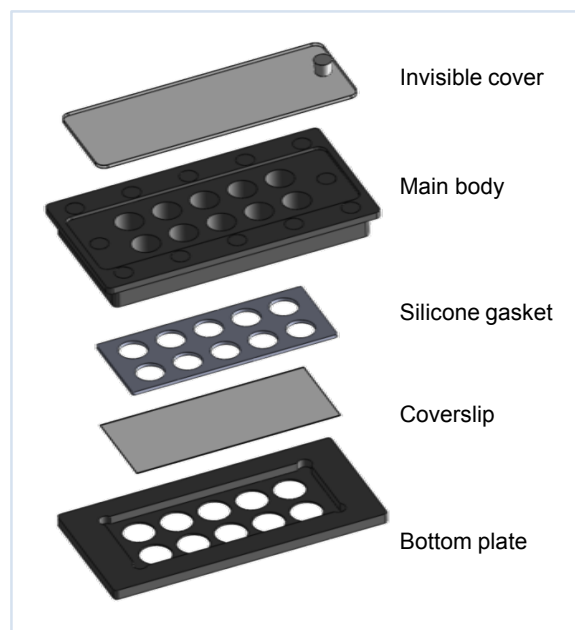

Well-Slip

Coverslip bottom magnetic chamber for rectangular coverslip

- Coverslip bottom multi-well chamber
- Replaces an expensive consumable chambered coverglass.
- Semi-permanent (re-useable).
- Simply remove and replace the bottom coverslip for next use.
- Autoclavable.
- Uses silicone gaskets to prevent leaking.
- Metal bottom for stable temperature control during live cell imaging.
- Non-toxic, non-reactive PEEK material.
- Patented magnetic system for easy assembly.
- Control the temperature and the CO₂ level using Chamlide TC for live cell imaging.

Specifications

Material	Main body	PEEK
	Bottom	Black anodized aluminum alloy
	Gasket	Silicone

Coverslip available	Quantities of wells
22 mm x 32 mm	1 well / 2 well
22 mm x 40 mm	1 well / 2 well / 4 well
22 mm x 50 mm	1 well / 2 well / 4 well / 8 well
22 mm x 60 mm	1 well / 2 well / 5 well / 10 well
24 mm x 32 mm	1 well / 2 well
24 mm x 40 mm	1 well / 2 well / 4 well
24 mm x 50 mm	1 well / 2 well / 4 well / 8 well
24 mm x 60 mm	1 well / 2 well / 5 well / 10 well

Well-slip for 22(24) x 60mm

Model No.	Product
WL-2232-1	1 Well-slip for 22x32mm coverslip
WL-2240-1	1 Well-slip for 22x40mm coverslip
WL-2250-1	1 Well-slip for 22x50mm coverslip
WL-2260-1	1 Well-slip for 22x60mm coverslip
WL-2432-1	1 Well-slip for 24x32mm coverslip
WL-2440-1	1 Well-slip for 24x40mm coverslip
WL-2450-1	1 Well-slip for 24x50mm coverslip
WL-2460-1	1 Well-slip for 24x60mm coverslip
WL-2232-2	2 Well-slip for 22x32mm coverslip
WL-2240-2	2 Well-slip for 22x40mm coverslip
WL-2250-2	2 Well-slip for 22x50mm coverslip
WL-2260-2	2 Well-slip for 22x60mm coverslip
WL-2432-2	2 Well-slip for 24x32mm coverslip