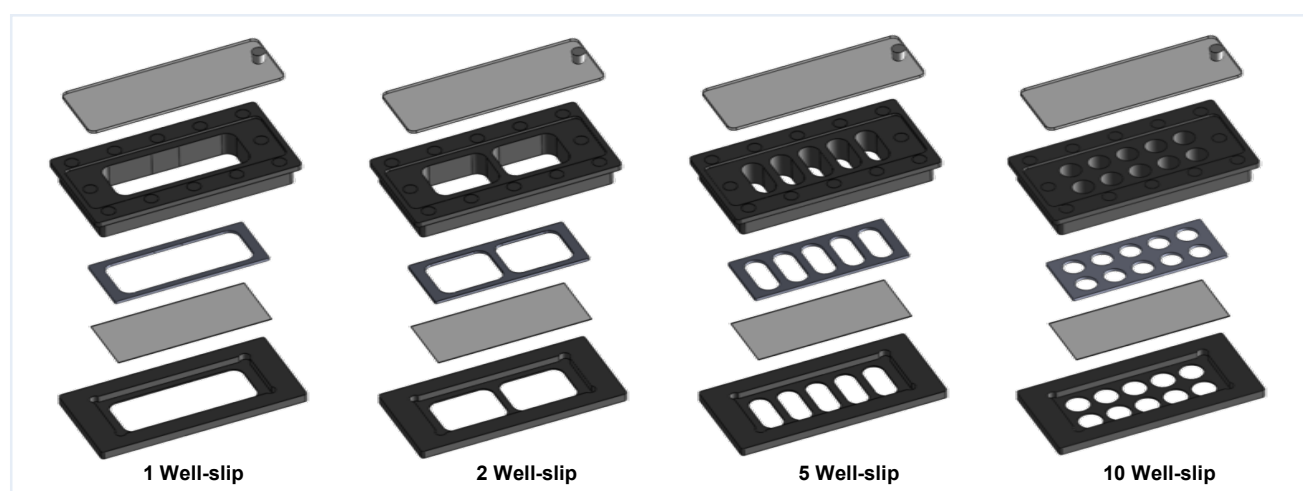

Well-Slip

Coverslip bottom magnetic chamber for rectangular coverslip

- Coverslip bottom multi-well chamber
- Replaces an expensive consumable chambered coverglass.
- Semi-permanent (re-useable).
- Simply remove and replace the bottom coverslip for next use.
- Autoclavable.
- Uses silicone gaskets to prevent leaking.
- Metal bottom for stable temperature control during live cell imaging.
- Non-toxic, non-reactive PEEK material.
- Patented magnetic system for easy assembly.
- Control the temperature and the CO₂ level using Chamlide TC for live cell imaging.

Specifications

Material	Main body	PEEK
	Bottom	Black anodized aluminum alloy
	Gasket	Silicone

Coverslip available	Quantities of wells
22 mm x 32 mm	1 well / 2 well
22 mm x 40 mm	1 well / 2 well / 4 well
22 mm x 50 mm	1 well / 2 well / 4 well / 8 well
22 mm x 60 mm	1 well / 2 well / 5 well / 10 well
24 mm x 32 mm	1 well / 2 well
24 mm x 40 mm	1 well / 2 well / 4 well
24 mm x 50 mm	1 well / 2 well / 4 well / 8 well
24 mm x 60 mm	1 well / 2 well / 5 well / 10 well

Well-slip for 22(24) x 60mm

Model No.	Product
WL-2232-1	1 Well-slip for 22x32mm coverslip
WL-2240-1	1 Well-slip for 22x40mm coverslip
WL-2250-1	1 Well-slip for 22x50mm coverslip
WL-2260-1	1 Well-slip for 22x60mm coverslip
WL-2432-1	1 Well-slip for 24x32mm coverslip
WL-2440-1	1 Well-slip for 24x40mm coverslip
WL-2450-1	1 Well-slip for 24x50mm coverslip
WL-2460-1	1 Well-slip for 24x60mm coverslip
WL-2232-2	2 Well-slip for 22x32mm coverslip
WL-2240-2	2 Well-slip for 22x40mm coverslip
WL-2250-2	2 Well-slip for 22x50mm coverslip
WL-2260-2	2 Well-slip for 22x60mm coverslip
WL-2432-2	2 Well-slip for 24x32mm coverslip