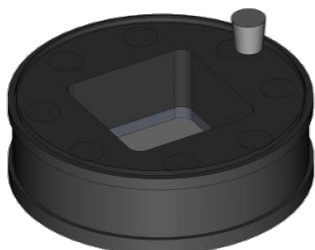

# Chamlide CMS

35mm dish type magnetic chambers for square coverslip

### Coverslip available

18 mm x 18 mm  
20 mm x 20 mm  
22 mm x 22 mm  
24 mm x 24 mm

- 1-well Chamlide CMS is for the square coverslip, and available on 18 x 18 / 20 x 20 / 22 x 22 / 24x24mm coverslip
- Other functions and features are the same as the standard type Chamlide CMB.

### Coverslip available

18 mm x 18 mm  
20 mm x 20 mm  
22 mm x 22 mm  
24 mm x 24 mm

- 2-well Chamlide CMS is for the square coverslip, and available on 18 x 18 / 20 x 20 / 22 x 22 / 24x24mm coverslip
- Other functions and features are the same as the standard type Chamlide CMM.

### Coverslip available

18 mm x 18 mm  
20 mm x 20 mm  
22 mm x 22 mm  
24 mm x 24 mm

- 4-well Chamlide CMS is for the square coverslip, and available on 18 x 18 / 20 x 20 / 22 x 22 / 24x24mm coverslip
- Other functions and features are the same as the standard type Chamlide CMM.