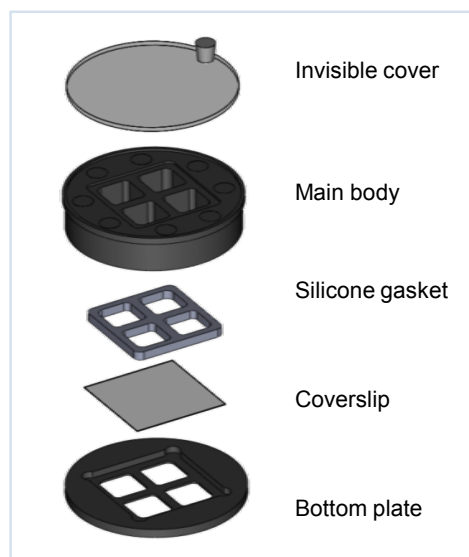

### Coverslip available

18 mm x 18 mm  
20 mm x 20 mm  
22 mm x 22 mm  
24 mm x 24 mm

- 1-well Chamlide CMS is for the square coverslip, and available on 18 x 18 / 20 x 20 / 22 x 22 / 24x24mm coverslip
- Other functions and features are the same as the standard type Chamlide CMB.

### Coverslip available

18 mm x 18 mm  
20 mm x 20 mm  
22 mm x 22 mm  
24 mm x 24 mm

- 2-well Chamlide CMS is for the square coverslip, and available on 18 x 18 / 20 x 20 / 22 x 22 / 24x24mm coverslip
- Other functions and features are the same as the standard type Chamlide CMM.

### Coverslip available

18 mm x 18 mm  
20 mm x 20 mm  
22 mm x 22 mm  
24 mm x 24 mm

- 4-well Chamlide CMS is for the square coverslip, and available on 18 x 18 / 20 x 20 / 22 x 22 / 24x24mm coverslip
- Other functions and features are the same as the standard type Chamlide CMM.