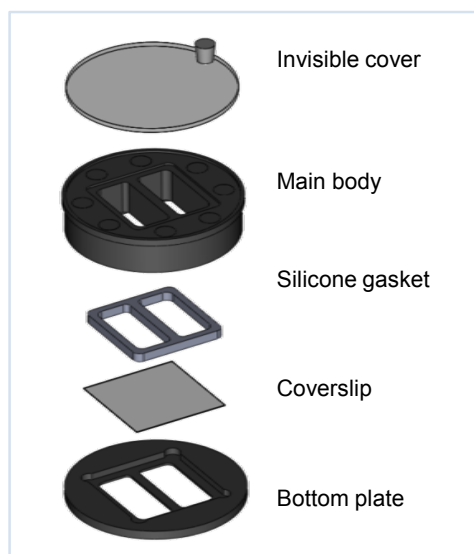

### Coverslip available

18 mm x 18 mm  
20 mm x 20 mm  
22 mm x 22 mm  
24 mm x 24 mm

- 1-well Chamlide CMS is for the square coverslip, and available on 18 x 18 / 20 x 20 / 22 x 22 / 24x24mm coverslip
- Other functions and features are the same as the standard type Chamlide CMB.

### Coverslip available

18 mm x 18 mm  
20 mm x 20 mm  
22 mm x 22 mm  
24 mm x 24 mm

- 2-well Chamlide CMS is for the square coverslip, and available on 18 x 18 / 20 x 20 / 22 x 22 / 24x24mm coverslip
- Other functions and features are the same as the standard type Chamlide CMM.