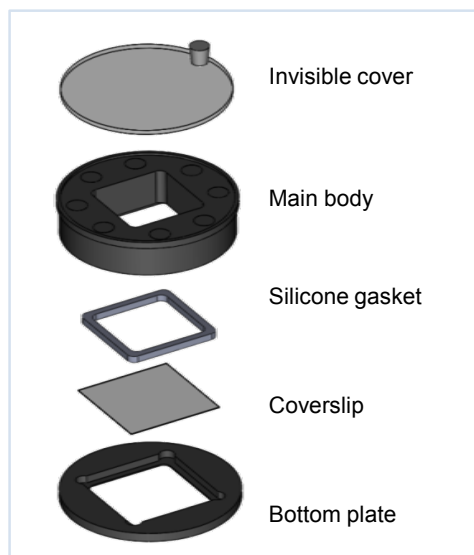

# Chamlide CMS

35mm dish type magnetic chambers for square coverslip

### Coverslip available

18 mm x 18 mm  
20 mm x 20 mm  
22 mm x 22 mm  
24 mm x 24 mm

- 1-well Chamlide CMS is for the square coverslip, and available on 18 x 18 / 20 x 20 / 22 x 22 / 24x24mm coverslip
- Other functions and features are the same as the standard type Chamlide CMB.

### Coverslip available

18 mm x 18 mm  
20 mm x 20 mm  
22 mm x 22 mm  
24 mm x 24 mm

- 2-well Chamlide CMS is for the square coverslip, and available on 18 x 18 / 20 x 20 / 22 x 22 / 24x24mm coverslip
- Other functions and features are the same as the standard type Chamlide CMM.

### Coverslip available

18 mm x 18 mm  
20 mm x 20 mm  
22 mm x 22 mm  
24 mm x 24 mm

- 4-well Chamlide CMS is for the square coverslip, and available on 18 x 18 / 20 x 20 / 22 x 22 / 24x24mm coverslip
- Other functions and features are the same as the standard type Chamlide CMM.